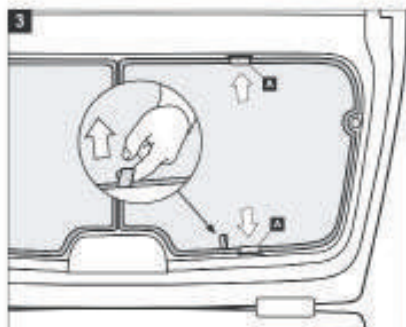

Installation Manual

HONDA JAZZ 5DR
HON-JAZZ-5-A

COMPONENTS INCLUDED

CL-P03 x 4

CL-P02 x 4

CL-M03 x 2

CL-W01 x 1

Installation

HONDA JAZZ 5DR

HON-JAZZ-5-A

WARNING:

Read these fitting instructions carefully before you start the installation. Rear passenger windows must not be lowered more than 1/3 whilst the blinds are fitted and the vehicle is in motion. On installation care must be taken not to scratch any paintwork with clips.