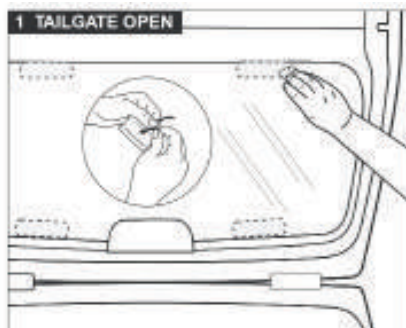

Installation Manual

HONDA JAZZ 5DR
HON-JAZZ-5-A

COMPONENTS INCLUDED

CL-P03 x 4

CL-P02 x 4

CL-M03 x 2

CL-W01 x 1

Installation

HONDA JAZZ 5DR

HON-JAZZ-5-A

WARNING:

Read these fitting instructions carefully before you start the installation. Rear passenger windows must not be lowered more than 1/3 whilst the blinds are fitted and the vehicle is in motion. On installation care must be taken not to scratch any paintwork with clips.