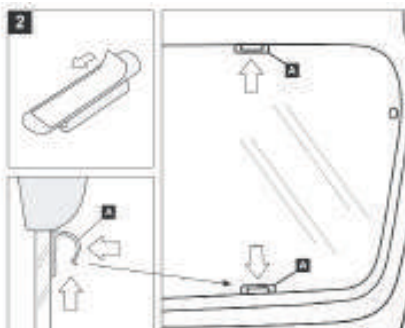

Installation Manual

HONDA JAZZ 5DR
HON-JAZZ-5-A

COMPONENTS INCLUDED

CL-P03 x 4

CL-P02 x 4

CL-M03 x 2

CL-W01 x 1

Installation

HONDA JAZZ 5DR

HON-JAZZ-5-A

WARNING:

Read these fitting instructions carefully before you start the installation. Rear passenger windows must not be lowered more than 1/3 whilst the blinds are fitted and the vehicle is in motion. On installation care must be taken not to scratch any paintwork with clips.