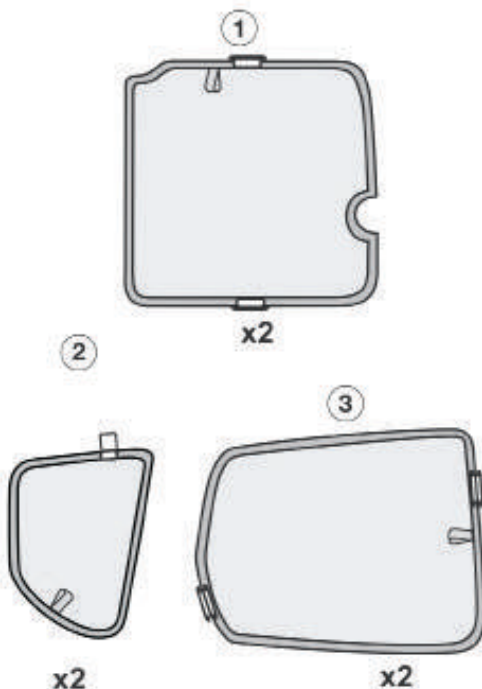

Installation Manual

HONDA JAZZ 5DR
HON-JAZZ-5-A

COMPONENTS INCLUDED

CL-P03 x 4

CL-P02 x 4

CL-M03 x 2

CL-W01 x 1

Installation

HONDA JAZZ 5DR

HON-JAZZ-5-A

WARNING:

Read these fitting instructions carefully before you start the installation. Rear passenger windows must not be lowered more than 1/3 whilst the blinds are fitted and the vehicle is in motion. On installation care must be taken not to scratch any paintwork with clips.