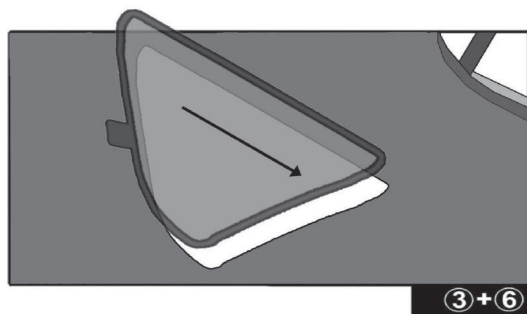

SIDE SHADE INSTALLATION

CL-M02

CL-M13

Installation

HONDA CR-V 5DR

HON-CRV-5-C

QUARTER LIGHT SHADE INSTALLATION

Installation