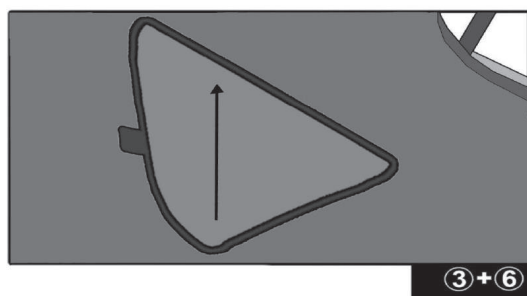

SIDE SHADE INSTALLATION

CL-M02

CL-M13

Installation

HONDA CR-V 5DR

HON-CRV-5-C

QUARTER LIGHT SHADE INSTALLATION

Installation