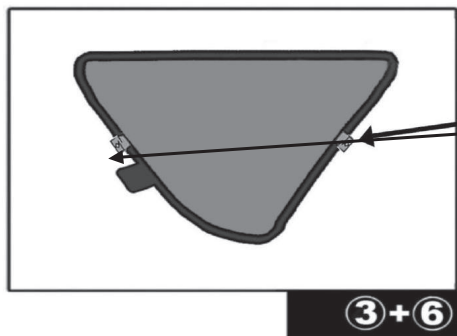

SIDE SHADE INSTALLATION

CL-M02

CL-M13

Installation

HONDA CR-V 5DR

HON-CRV-5-C

QUARTER LIGHT SHADE INSTALLATION

Installation