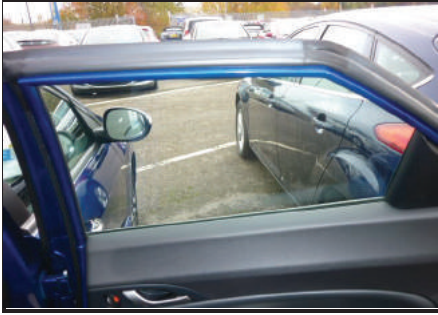

SIDE SHADE INSTALLATION