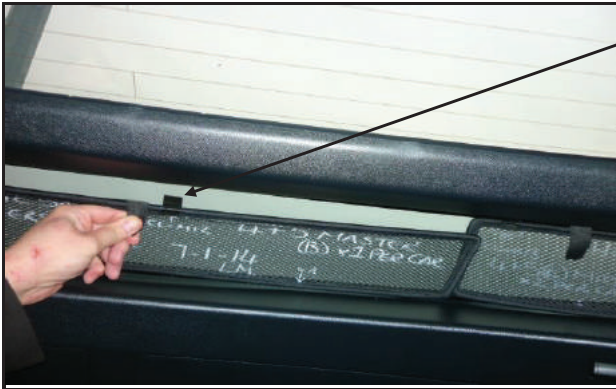

Installation

HONDA CIVIC 5 DR

HON-CIVI-5-B

PORT SHADE INSTALLATION

Please repeat this on the other side.