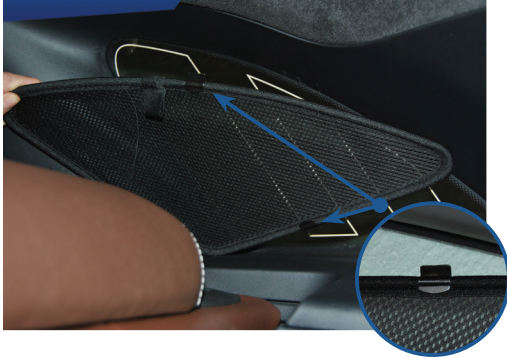

STEP #1

ATTACH CLIPS ON SHADE EDGES