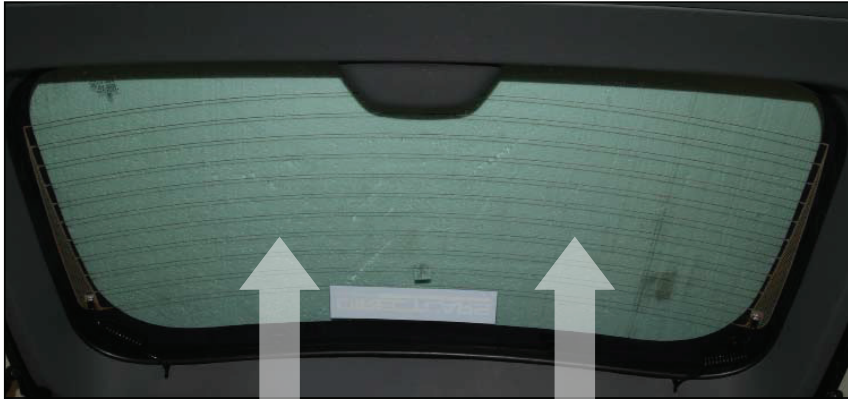

TAILGATE SHADE INSTALLATION