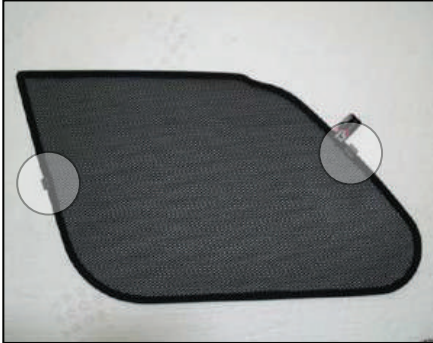

PORT SHADE INSTALLATION

X2