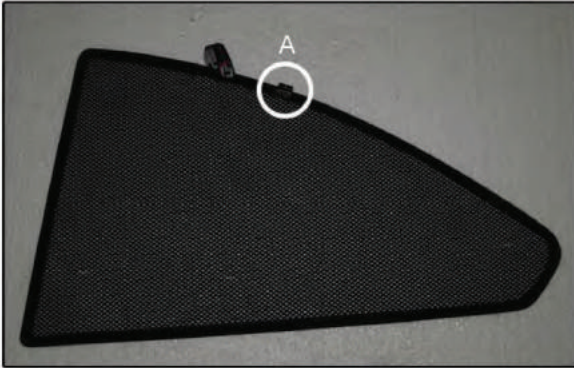

SIDE SHADE INSTALLATION