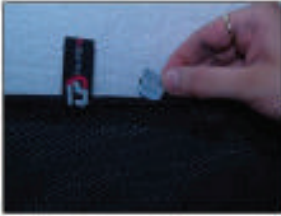

Installation Manual

BMW 1 SERIES 3DR
BMW-1SER-3-A

COMPONENTS INCLUDED

CL-M02 x 4

CL-M04 x 2

Installation

BMW 1 SERIES 3DR
BMW-1SER-3-A

SIDE SHADE INSTALLATION