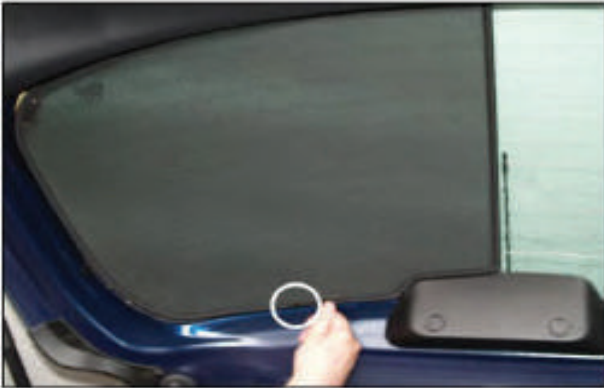

TAILGATE SHADE INSTALLATION

Installation

TOYOTA YARIS 5DR

TOY-YARI-5-B

TAILGATE SHADE INSTALLATION

X2

Installation

TOYOTA YARIS 5DR