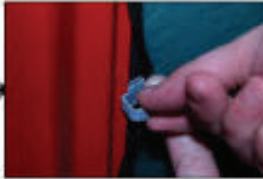

SIDE SHADE INSTALLATION