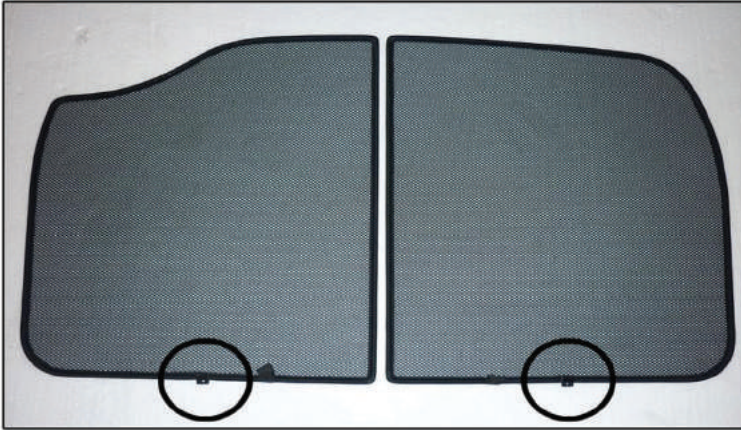

Installation

TOYOTA PRIUS 5DR

TOY-PRIU-5-B

TAILGATE SHADE INSTALLATION