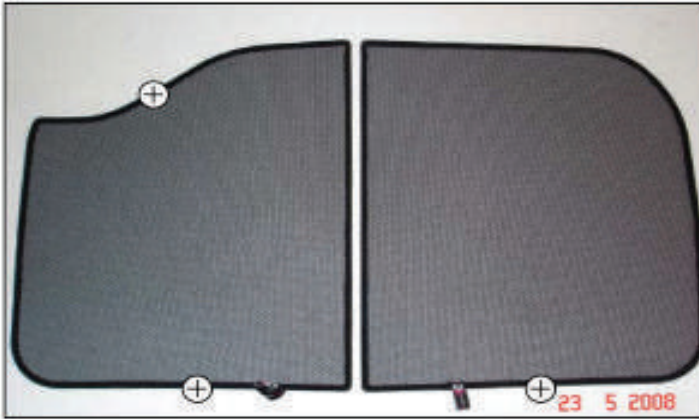

REAR SHADE INSTALLATION