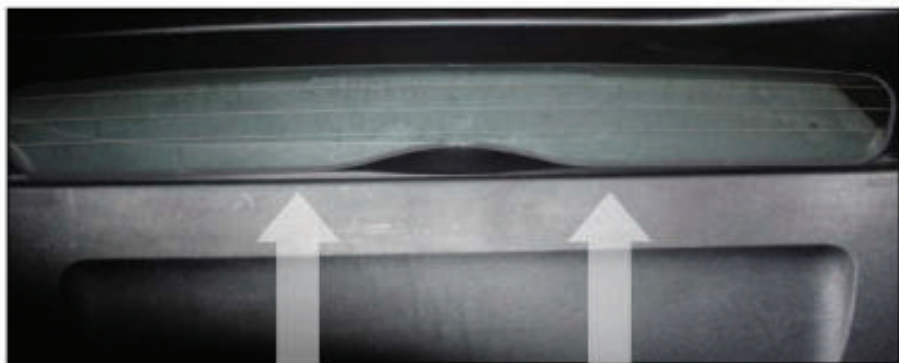

LOAD AREA SHADE INSTALLATION

X2

Installation

TOYOTA PRIUS 5DR
TOY-PRIU-5-A

SMALL REAR SHADE INSTALLATION

Installation

TOYOTA PRIUS 5DR
TOY-PRIU-5-A

SMALL REAR SHADE INSTALLATION