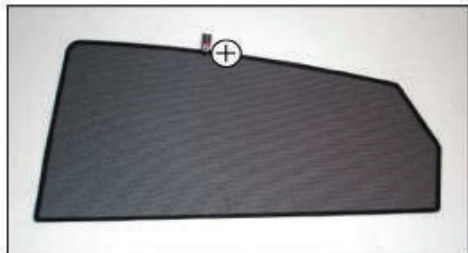

CL-M12 x 3

CL-M02 x 6

CL-M13 x 4

Installation

TOYOTA PRIUS 5DR
TOY-PRIU-5-A

SIDE SHADE INSTALLATION

X2

Installation