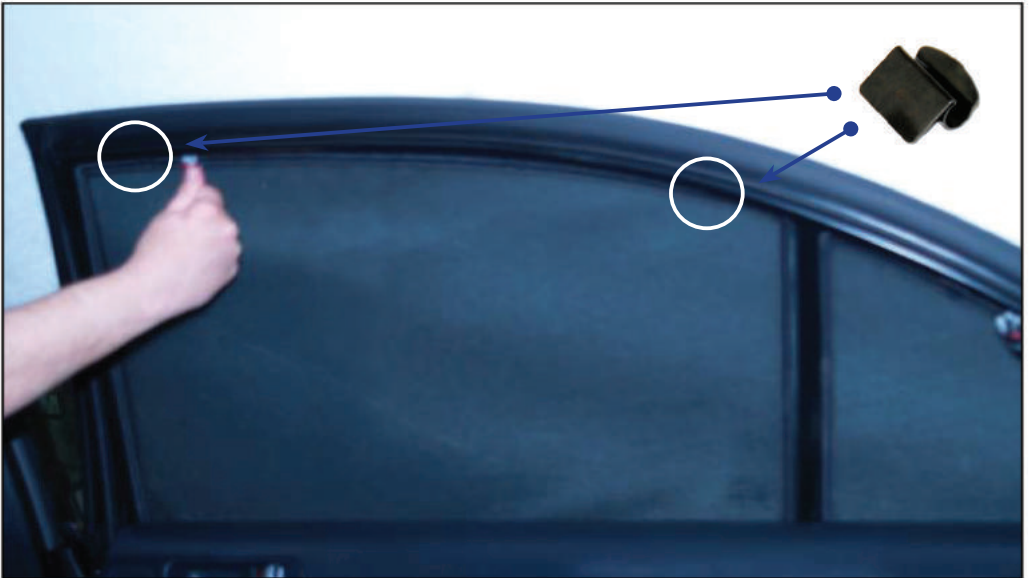

SIDE SHADE INSTALLATION