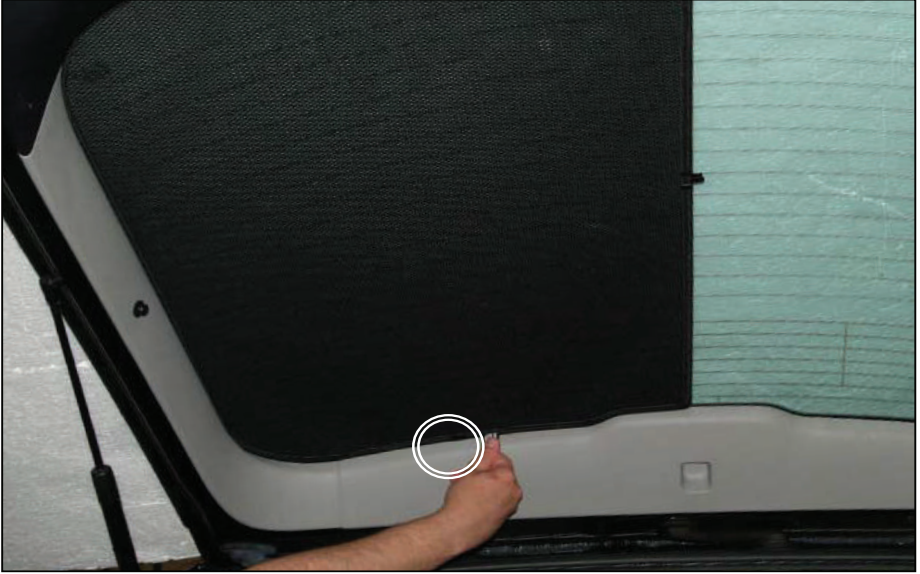

TOYOTA AVENISIS 5DR
TOY-AVEN-5-B

REAR SHADE INSTALLATION

CL-M12 x 2

Installation

TOYOTA AVENISIS 5DR
TOY-AVEN-5-B

REAR SHADE INSTALLATION

Installation

TOYOTA AVENISIS 5DR
TOY-AVEN-5-B