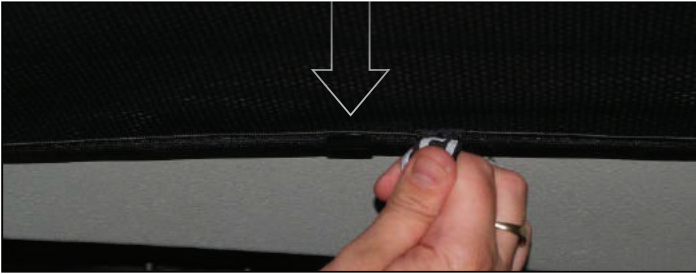

TOYOTA AVENISIS 5DR
TOY-AVEN-5-B

REAR SHADE INSTALLATION

CL-M12 x 2

Installation

TOYOTA AVENISIS 5DR
TOY-AVEN-5-B

REAR SHADE INSTALLATION

Installation

TOYOTA AVENISIS 5DR
TOY-AVEN-5-B