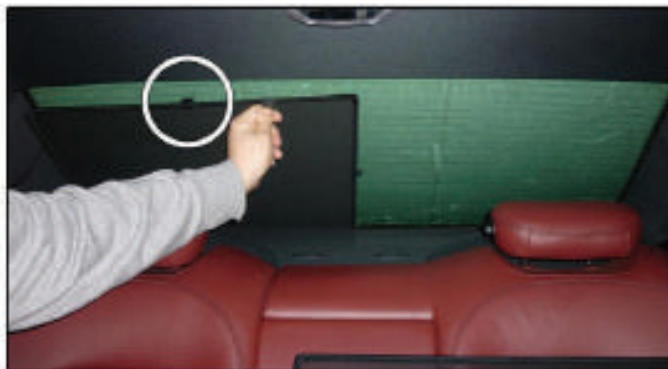

SIDE SHADE INSTALLATION

Installation

MERCEDES-BENZ CLK 2DR
MB-CLK-2-B

TAILGATE SHADE INSTALLATION

Installation

MERCEDES-BENZ CLK 2DR
MB-CLK-2-B

TAILGATE SHADE INSTALLATION

Installation