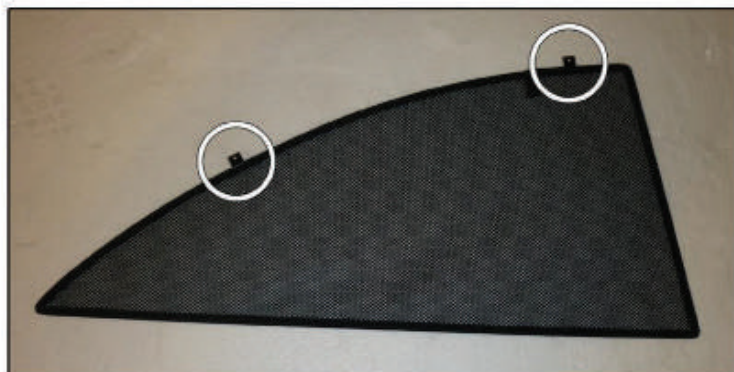

SIDE SHADE INSTALLATION