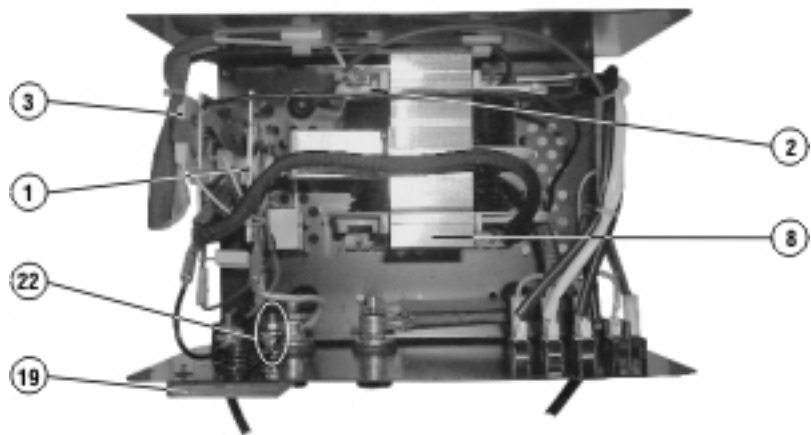

TEL205 LEADER400 STARTTILATURI 12/24V / LEADER400 START 12/24V
LEADER 400 START 230V 12-24V KEY 807551

Varaosatunnus / Spare part code TELV esim. / e.g. TELV284613 (284613=sparepart.no.)

N.	Description	Code
1	RECTIFIER KIT	990685
2	THERMOSTAT	121069
3	THERMOSTAT	121021
4	SWITCH	122477
5	SWITCH	122400
6	CABLE 10 MMQ 2 M	123425
7	MAINS CABLE 3G1.5 2 M SCHUKO PLUG	132310
8	TRANSFORMER	169140
9	HANDWHEEL	312053
10	CABLE BUSHING	322112
11	FRONT PANEL KIT	990950
12	COVER KIT	990948
13	WORK CLAMP 150A	712001
14	POSITIVE CLAMP 150 A	712002
15	KIT 20 FUSES 50A	802259
16	KIT COMPLETE CLAMP D.33MM	990162
17	INSULATING WASHERS KIT	990163
18	KIT HANDLE	990341
19	AMMETER	152020
20	FRAME	322666
21	FUSE COVER	322051
22	FUSE HOLDER CLAMP	980036