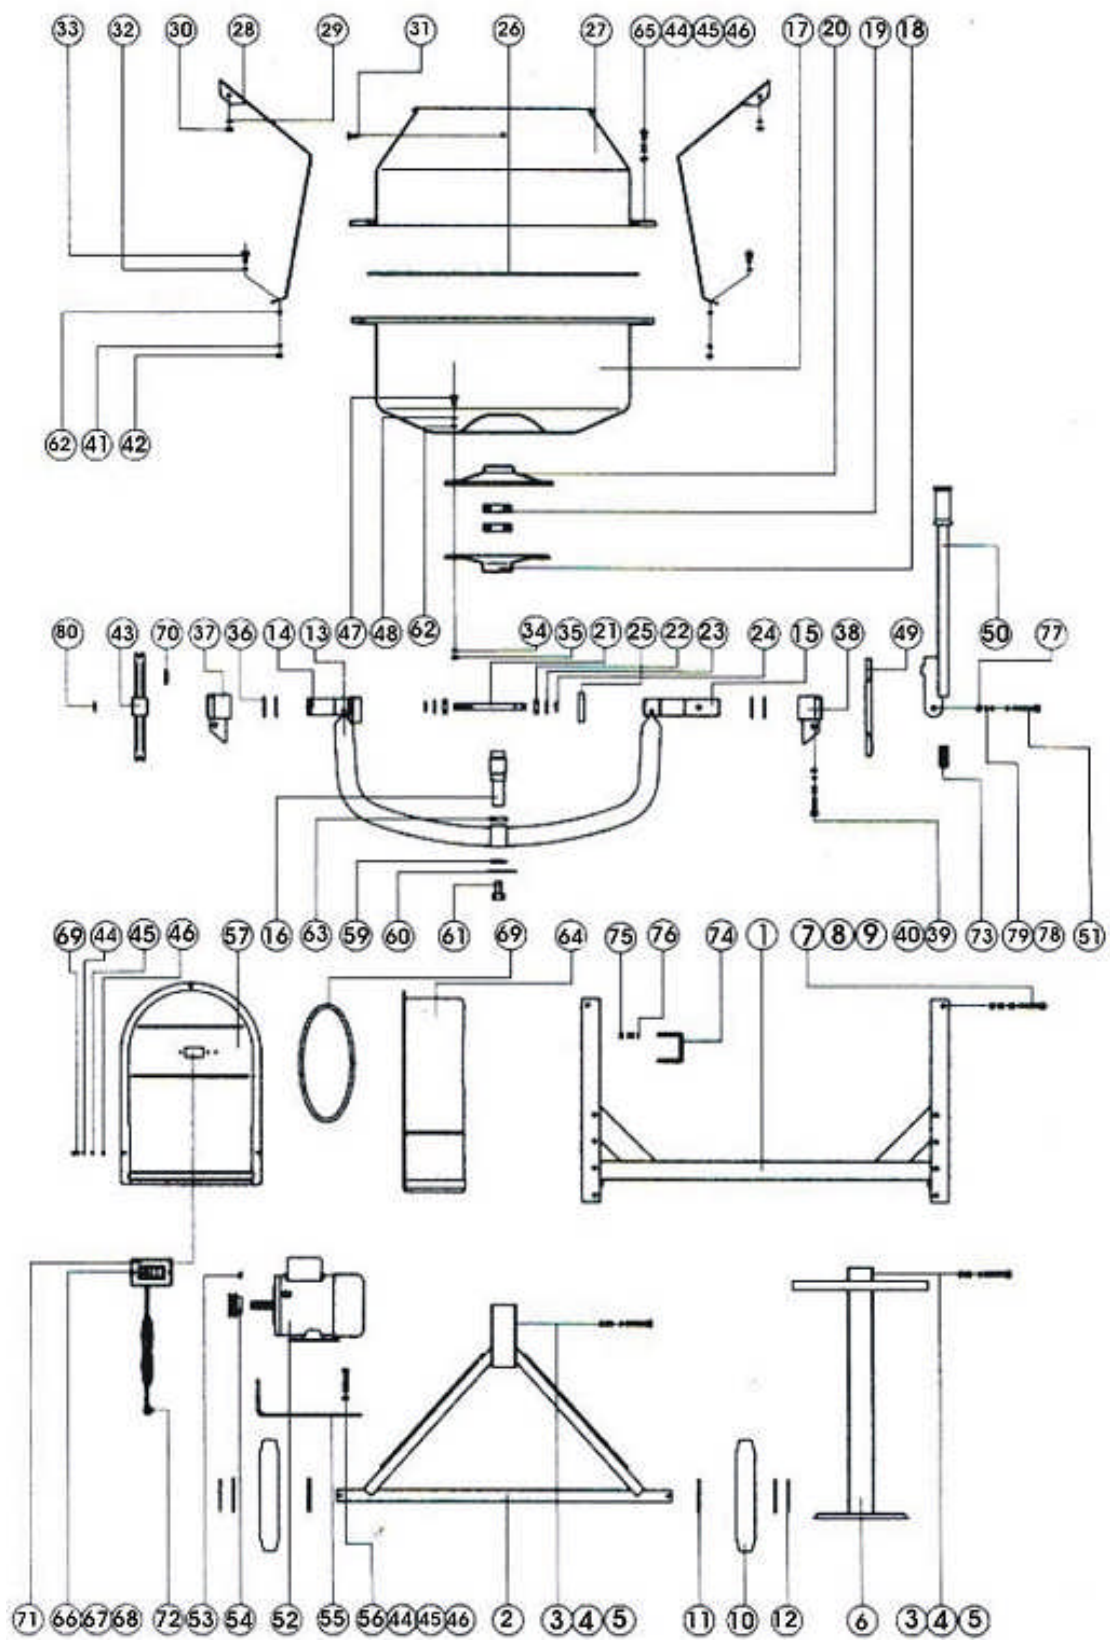

BET120 BETONIMYLLY 120L 550W / CONCRETE MIXER 120L 550W
CM120-MZ2

Varaosatunnus / Spare part code **BET** **esim. / e.g.** **BET120-8** **(-8=pos.no.)**

	Name	Quant		Name	Quant
1	Base plate	1	41	Washer	2
2	Pillar	1	42	Nut	2
3	Bolt	4	43	Roller	1
4	Washer	4	44	Washer	13
5	Nut	4	45	Washer	13
6	Pillar	2	46	Nut	13
7	Bolt	2	47	Bolt	8
8	Washer	2	48	Washer	8
9	Nut	2	49	Plate	1
10	Wheel	2	50	Arm	1
11	Washer	4	51	Bolt	1
12	Shank	2	52	Motor	1
13	Arm	1	53	Hand bolt	1
14	Iron tube L	1	54	Roller	1
15	Iron tube R	1	55	Motor Base	1
16	Shaft	1	56	Bolt	1
17	Drum lower	1	57	Motor cover	1
18	Lower cover	1	58	Bolt	1
19	Bearing	1	59	Washer	1
20	Upper cover	1	60	Washer	1
21	Shaft spring	1	61	Bolt	1
22	Bearing	2	62	Washer	10
23	Bering cover	2	63	Washer	1
24	Flat washer	1	64	Motor cover	1
25	Transmission	1	65	Bolt	9
26	Seal	1	66	Washer	3
27	Upper drum	1	67	Nut	3
28	Mixer	2	68	Bolt	2
29	Washer	2	69	Belt	1
30	Nut	2	70	Spring	1
31	Bolt	2	71	Switch	1
32	Podkładka	2	72	Wire	1
33	Śruba	2	73	Spring	1
34	Washer	8	74	Bolt	1
35	Nut	8	75	Nut	1
36	Clip	2	76	Washer	2
37	Iron tube fixture L	1	77	Nut	1
38	Iron tube fixture	1	78	Washer	1
39	Washer	4	79	Washer	2
40	Nut	4	80	Washer	1