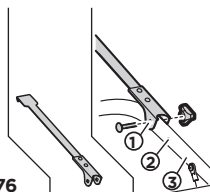

Lightboard 976

MAZDA Demio, 5-dr MPV, 01-02	Does not cover the rear lights	-	3
MAZDA MPV, 5-dr MPV, 99-06	Does not cover the rear lights	9111	1
MAZDA Premacy, 5-dr MPV, 99-01	Lightboard 976 recommended	-	1
MAZDA Premacy, 5-dr MPV, 02-04	Lightboard 976 recommended	-	1
MAZDA Tribute, 5-dr SUV, 00-06	Does not cover the rear lights	-	3
MERCEDES A-Class (W169), 3/5-dr Hatchback, 04-12	Does not cover the rear lights	-	3
MERCEDES B-Class (W245), 5-dr Hatchback, 05-11	Does not cover the rear lights	-	3
MERCEDES M-Class (W164), 5-dr SUV, 05-11	Does not cover the rear lights	-	2
MERCEDES R-Class (W251), 5-dr Estate, 06-13	Does not cover the rear lights	-	3
MITSUBISHI Colt, 5-dr Hatchback, 04-10	Lightboard 976 recommended	-	3
MITSUBISHI Colt, 5-dr Hatchback, 11-12	Lightboard 976 recommended	-	3
MITSUBISHI Galant, 5-dr Estate, 97-05	Does not cover the rear lights	-	3
MITSUBISHI Space Star, 5-dr MPV, 98-01	Lightboard 976 recommended	-	2
MITSUBISHI Space Star, 5-dr MPV, 02-05	Lightboard 976 recommended	-	2
MITSUBISHI Space Wagon, 3-dr MPV, 99-03	Does not cover the rear lights	-	1
NISSAN Almera Tino, 5-dr MPV, 99-01	Lightboard 976 recommended	-	3
NISSAN Almera Tino, 5-dr MPV, 02-06	Lightboard 976 recommended	-	3
NISSAN Micra (K13), 3/5-dr Hatchback, 10-14	Does not cover the rear lights	-	3
NISSAN Pathfinder (R51), 5-dr SUV, 05-12	Does not cover the rear lights	-	3
NISSAN Primera (W11), 5-dr Estate, 97-01	Does not cover the rear lights	-	3
NISSAN Primera (W12), 5-dr Estate, 02-07	Does not cover the rear lights	-	1
NISSAN X-Trail, 5-dr SUV, 01-03	Lightboard 976 recommended	-	2
NISSAN X-Trail, 5-dr SUV, 04-06	Lightboard 976 recommended	-	2
OPEL Agila, 5-dr MPV, 00-07	Does not cover the rear lights	-	3
OPEL Astra, 3/5-dr Hatchback, 92-97	Does not cover the rear lights	-	3
OPEL Astra, 5-dr Estate, 92-97	Does not cover the rear lights	-	3
OPEL Astra, 5-dr Estate, 04-09	Does not cover the rear lights	-	3
OPEL Meriva, 5-dr MPV, 03-06	Lightboard 976 recommended	-	2
OPEL Meriva, 5-dr MPV, 10-	Does not cover the rear lights	-	3