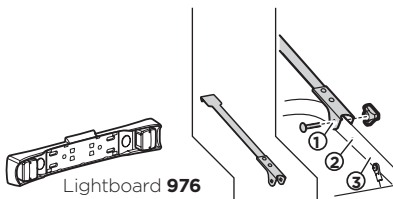

Lightboard 976

OPEL Omega, 5-dr Estate, 94-03	Does not cover the rear lights	-	3
OPEL Vectra, 5-dr Estate, 96-02	Lightboard 976 recommended	-	3
OPEL Vectra, 5-dr Estate, 03-05	Does not cover the rear lights	9115	3
OPEL Vectra, 5-dr Estate, 06-08	Does not cover the rear lights	9115	3
OPEL Zafira, 5-dr MPV, 98-04	Lightboard 976 recommended	-	2
OPEL Zafira, 5-dr MPV, 05-11	Lightboard 976 recommended	-	1
OPEL Zafira Family, 5-dr MPV, 11-14	Lightboard 976 recommended	-	1
OPEL Zafira Tourer, 5-dr MPV, 12-	Does not cover the rear lights	-	2
PEUGEOT 207 SW, 5-dr Estate, 07-13	Does not cover the rear lights	9115	2
PEUGEOT 307 SW, 5-dr Estate, 02-04	Does not cover the rear lights	9111	3
PEUGEOT 307 SW, 5-dr Estate, 05-	Does not cover the rear lights	9111	3
PEUGEOT 308 SW, 5-dr Estate, 08-13	Does not cover the rear lights	9111	3
PEUGEOT 806, 5-dr MPV, 94-02	Does not cover the rear lights	9111	2
PEUGEOT 5008, 5-dr MPV, 09-	Lightboard 976 recommended	-	3
RENAULT Grand Scénic II, 5-dr MPV, 04-08	Lightboard 976 recommended	9115	2
RENAULT Grand Scénic III, 5-dr MPV, 09-	Lightboard 976 recommended	-	2
RENAULT Mégane, 5-dr Estate, 99-03	Does not cover the rear lights	-	3
RENAULT Mégane III, 5-dr Hatchback, 09-	Does not cover the rear lights	9115	3
RENAULT Sandero, 5-dr, Hatchback, 08-12	Lightboard 976 recommended	-	3
RENAULT Sandero StepWay, 5-dr SUV, 09-12	Lightboard 976 recommended	-	3
RENAULT Scénic II, 5-dr MPV, 03-08	Lightboard 976 recommended	-	2
RENAULT Scénic III, 5-dr MPV, 09-	Lightboard 976 recommended	-	2
SEAT Alhambra, 5-dr MPV, 96-00	Does not cover the rear lights	9111	3
SEAT Alhambra, 5-dr MPV, 01-09	Does not cover the rear lights	9111	3
SEAT Alhambra (Mk II), 5-dr MPV, 10-	Does not cover the rear lights	-	2
SEAT Altea, 5-dr MPV, 04-09	Does not cover the rear lights	-	3
SEAT Altea Freetrack, 5-dr MPV, 07-15	Does not cover the rear lights	-	3
SEAT Altea XL, 5-dr MPV, 06-15	Does not cover the rear lights	-	3
SEAT Ibiza ST, 5-dr Estate, 10-	Does not cover the rear lights	-	2