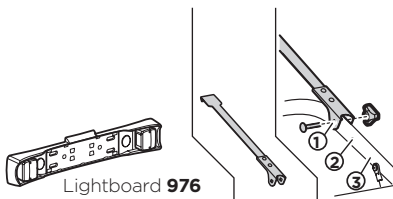

Lightboard **976**

FORD Mondeo, 5-dr Estate, 01-03	Lightboard 976 recommended	-	3
FORD Windstar, 5-dr MPV, 95-97	Does not cover the rear lights	9111	1
HOLDEN Zafira Tourer, 5-dr MPV, 12-	Does not cover the rear lights	-	2
HYUNDAI Atos, 3/5-dr Hatchback, 98-03	Lightboard 976 recommended	-	3
HYUNDAI Atos Prime, 3/5-dr Hatchback, 04-07	Does not cover the rear lights	-	3
HYUNDAI Matrix, 5-dr MPV, 01-10	Does not cover the rear lights	-	1
HYUNDAI Santa Fé, 5-dr SUV, 06-09	Does not cover the rear lights	-	2
HYUNDAI Terracan, 5-dr SUV, 01-03	Does not cover the rear lights	-	2
HYUNDAI Tucson, 5-dr SUV, 04-09	Does not cover the rear lights	-	3
JEEP Cherokee, 5-dr SUV, 98-00	Does not cover the rear lights	-	3
JEEP Commander, 5-dr SUV, 06-	Does not cover the rear lights	-	3
JEEP Grand Cherokee, 5-dr SUV, 99-04	Does not cover the rear lights	-	3
JEEP Grand Cherokee, 5-dr SUV, 05-10	Does not cover the rear lights	-	2
KIA Carens, 5-dr MPV, 02-06	Does not cover the rear lights	-	3
KIA Carens, 5-dr MPV, 07-12	Does not cover the rear lights	9115	3
KIA Carnival I, 5-dr MPV, 98-01	Does not cover the rear lights	9111	1
KIA Carnival I, 5-dr MPV, 02-05	Does not cover the rear lights	9111	1
KIA Carnival II, 5-dr MPV, 06-14	Does not cover the rear lights	9111	2
KIA Sorento, 5-dr SUV, 02-08	Does not cover the rear lights	-	2
KIA Sportage (Mk I), 5-dr SUV, 94-03	Does not cover the rear lights	-	3
KIA Sportage (Mk II), 5-dr SUV, 04-10	Does not cover the rear lights	9115	1
KIA Sportage (Mk III), 5-dr SUV, 10-16	Does not cover the rear lights	-	2
KIA Venga, 5-dr Hatchback, 10-	Does not cover the rear lights	-	3
LANCIA Zeta, 5-dr MPV, 94-02	Does not cover the rear lights	9111	2
LEXUS RX 300, 5-dr SUV, 98-03	Does not cover the rear lights	-	2
MAZDA 2, 5-dr Hatchback, 02-07	Does not cover the rear lights	-	2
MAZDA 5, 5-dr MPV, 11-	Does not cover the rear lights	-	2
MAZDA 6 (Mk I), 5-dr Estate, 02-07	Does not cover the rear lights	-	3
MAZDA Demio, 5-dr MPV, 96-00	Does not cover the rear lights	-	3