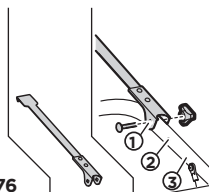

Lightboard 976

TOYOTA Corolla, 5-dr Estate, 02-04	Does not cover the rear lights	-	3
TOYOTA Corolla, 5-dr Estate, 04-08	Lightboard 976 recommended	-	3
TOYOTA Corolla, 3/5-dr Hatchback, 05-06	Does not cover the rear lights	-	3
TOYOTA Corolla Verso, 5-dr MPV, 02-03	Lightboard 976 recommended	-	3
TOYOTA Corolla Verso, 5-dr MPV, 04-08	Lightboard 976 recommended	-	3
TOYOTA Picnic, 5-dr MPV, 97-00	Does not cover the rear lights	-	3
TOYOTA Picnic, 5-dr MPV, 01-06	Does not cover the rear lights	-	3
TOYOTA Previa, 5-dr MPV, 90-99	Lightboard 976 recommended	9111	1
VAUXHALL Agila, 5-dr MPV, 00-07	Does not cover the rear lights	-	3
VAUXHALL Astra, 3/5-dr Hatchback, 92-97	Does not cover the rear lights	-	3
VAUXHALL Astra, 5-dr Estate, 92-97	Does not cover the rear lights	-	3
VAUXHALL Astra, 5-dr Estate, 04-09	Does not cover the rear lights	-	3
VAUXHALL Meriva, 5-dr MPV, 03-06	Lightboard 976 recommended	-	2
VAUXHALL Meriva, 5-dr MPV, 10-	Does not cover the rear lights	-	3
VAUXHALL Omega, 5-dr Estate, 94-03	Does not cover the rear lights	-	3
VAUXHALL Vectra, 5-dr Estate, 96-02	Lightboard 976 recommended	-	3
VAUXHALL Vectra, 5-dr Estate, 03-05	Does not cover the rear lights	9115	3
VAUXHALL Vectra, 5-dr Estate, 06-08	Does not cover the rear lights	9115	3
VAUXHALL Zafira, 5-dr MPV, 98-04	Lightboard 976 recommended	-	2
VAUXHALL Zafira, 5-dr MPV, 05-11	Lightboard 976 recommended	-	1
VAUXHALL Zafira Family, 5-dr MPV, 11-14	Lightboard 976 recommended	-	1
VAUXHALL Zafira Tourer, 5-dr MPV, 12-	Does not cover the rear lights	-	2
VOLKSWAGEN Bora, 5-dr Estate, 99-05	Does not cover the rear lights	-	3
VOLKSWAGEN Cross Golf, 5-dr Hatchback, 06-14	Does not cover the rear lights	9115	3
VOLKSWAGEN Cross Touran, 5-dr MPV, 06-09	Does not cover the rear lights	9115	2
VOLKSWAGEN Golf III Variant, 5-dr Estate, 94-98	Does not cover the rear lights	9110	2
VOLKSWAGEN Golf IV Variant, 5-dr Estate, 99-07	Does not cover the rear lights	-	3
VOLKSWAGEN Golf V Variant, 5-dr Estate, 07-10	Does not cover the rear lights	9115	2
VOLKSWAGEN Golf VI Variant, 5-dr Estate, 10-13	Does not cover the rear lights	9115	3