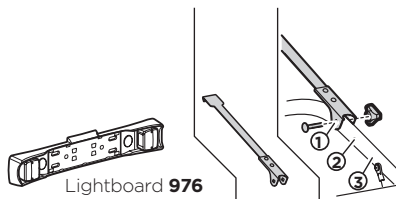

SKODA Fabia (Mk I), 5-dr Estate, 00-07	Does not cover the rear lights	-	3
SKODA Fabia (Mk II), 5-dr Hatchback, 07-14	Does not cover the rear lights	-	3
SKODA Fabia (Mk II), 5-dr Estate, 08-14	Lightboard 976 recommended	9115	2
SKODA Felicia, 5-dr Estate, 94-01	Does not cover the rear lights	-	3
SKODA Felicia, 5-dr Hatchback, 95-01	Does not cover the rear lights	-	3
SKODA Rapid Spaceback, 5-dr Hatchback, 14-	Does not cover the rear lights	-	2
SKODA Roomster, 5-dr MPV, 06-15	Lightboard 976 recommended	-	2
SKODA Roomster Scout, 5-dr MPV, 07-15	Lightboard 976 recommended	-	2
SKODA Superb, 5-dr Estate, 09-15	Does not cover the rear lights	9115	2
SKODA Superb Alldrive, 5-dr Estate, 12-15	Does not cover the rear lights	9115	2
SSANGYONG Musso, 5-dr SUV, 95-05	Does not cover the rear lights	-	2
SUBARU Forester, 5-dr SUV, 03-07	Does not cover the rear lights	-	3
SUBARU Forester, 5-dr SUV, 08-12	Does not cover the rear lights	-	3
SUBARU Impreza, 5-dr Estate, 93-00	Does not cover the rear lights	-	2
SUBARU Impreza, 5-dr Estate, 01-03	Does not cover the rear lights	-	3
SUBARU Legacy II, 5-dr Estate, 94-02	Does not cover the rear lights	-	1
SUBARU Legacy V, 5-dr Estate, 09-14	Does not cover the rear lights	-	2
SUBARU Outback, 5-dr Estate, 94-02	Does not cover the rear lights	-	3
SUBARU Outback, 5-dr Estate, 10-14	Does not cover the rear lights	-	2
SUZUKI Liana, 5-dr Hatchback, 01-03	Does not cover the rear lights	-	3
SUZUKI Liana, 5-dr Hatchback, 04-07	Does not cover the rear lights	-	3
SUZUKI Wagon R+, 5-dr MPV, 99-03	Does not cover the rear lights	-	3
TOYOTA Auris, 3/5-dr Hatchback, 06-12	Does not cover the rear lights	-	3
TOYOTA Auris, 5-dr Estate, 13-	Lightboard 976 recommended	-	3
TOYOTA Avensis, 5-dr Estate, 98-02	Does not cover the rear lights	-	3
TOYOTA Avensis Verso, 5-dr MPV, 01-03	Does not cover the rear lights	-	3
TOYOTA Corolla, 5-dr Estate, 88-92	Does not cover the rear lights	-	3
TOYOTA Corolla, 5-dr Estate, 93-97	Does not cover the rear lights	-	2
TOYOTA Corolla, 5-dr Estate, 98-01	Lightboard 976 recommended	-	3