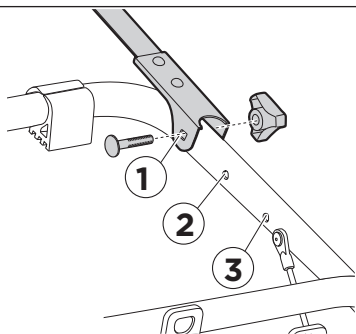

Lightboard 976