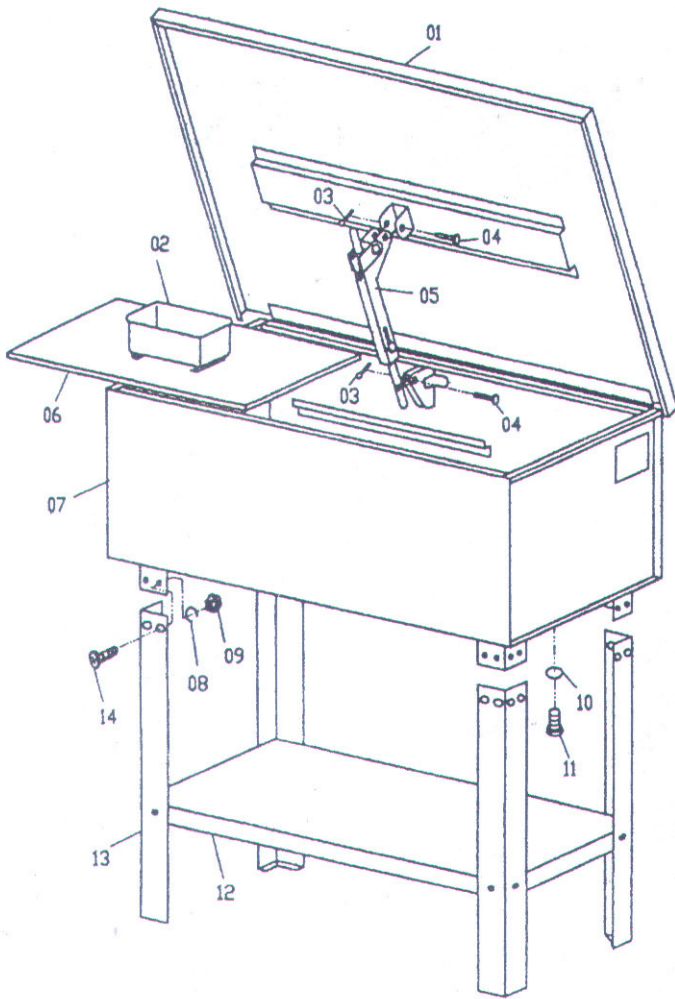

MEG25 PESULAITE 150L / PART'S WASHER 150L

Varaosatunnus / Spare part code MEGV esim. / e.g. MEGV25-8 (-8=pos.no.)

PARTS NO	DESCRIPTION	QTY
01	COVER	1
02	WORK BASKET	1
03	SPRING PAN	4
04	PIN	4
05	SAFETY PLATE	1
06	WORK SHELF	1
07	BODY	1
08	SPRING WASHER	24
09	NUT	24
10	O-RING	1
11	PLUG	1
12	SHELF	1
13	LEG	4
14	PAN SCREW	24
15	NUT	5
16	SPRING WASHER	5
17	SCREW	5
18	STRAIN RELIEF	2
19	CABLE AND PLUG	1
20	PUMP HOUSING	1
21	SCREEN	1
22	SWITCH	1
23	SWITCH BOX	1
24	FLEXIBLE PIPE	1
25	ELBOW SEAT	1
26	PUMP BODY	1
27	PUMP BACK COVER	1
28	FILTER COVER	1
29	PUMP HOUSING COVER	1
30	ELBOW	1
31	PLASTIC WASHER	1
32	SPIGOT	1
33	LOCATION OF KNOB	1
34	FILTER	1
35	SEALRING	1
36	IMPELLER	1
37	SHIN WASHER	2
38	SEALRING	1
39	IMPELLER HOLDER	1