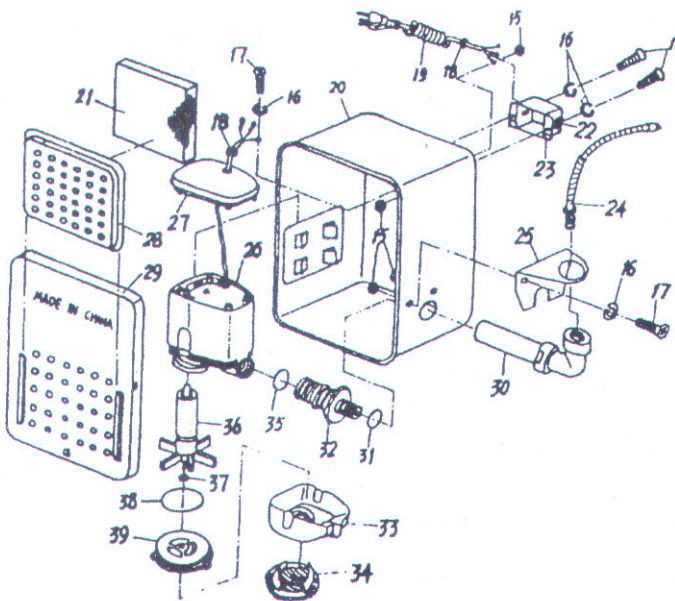

MEG25 PESULAITE 150L / PART'S WASHER 150L

Varaosatunnus / Spare part code MEGV esim. / e.g. MEGV25-8 (-8=pos.no.)

PARTS NO	DESCRIPTION	QTY
01	COVER	1
02	WORK BASKET	1
03	SPRING PAN	4
04	PIN	4
05	SAFETY PLATE	1
06	WORK SHELF	1
07	BODY	1
08	SPRING WASHER	24
09	NUT	24
10	O-RING	1
11	PLUG	1
12	SHELF	1
13	LEG	4
14	PAN SCREW	24
15	NUT	5
16	SPRING WASHER	5
17	SCREW	5
18	STRAIN RELIEF	2
19	CABLE AND PLUG	1
20	PUMP HOUSING	1
21	SCREEN	1
22	SWITCH	1
23	SWITCH BOX	1
24	FLEXIBLE PIPE	1
25	ELBOW SEAT	1
26	PUMP BODY	1
27	PUMP BACK COVER	1
28	FILTER COVER	1
29	PUMP HOUSING COVER	1
30	ELBOW	1
31	PLASTIC WASHER	1
32	SPIGOT	1
33	LOCATION OF KNOB	1
34	FILTER	1
35	SEALRING	1
36	IMPELLER	1
37	SHIN WASHER	2
38	SEALRING	1
39	IMPELLER HOLDER	1